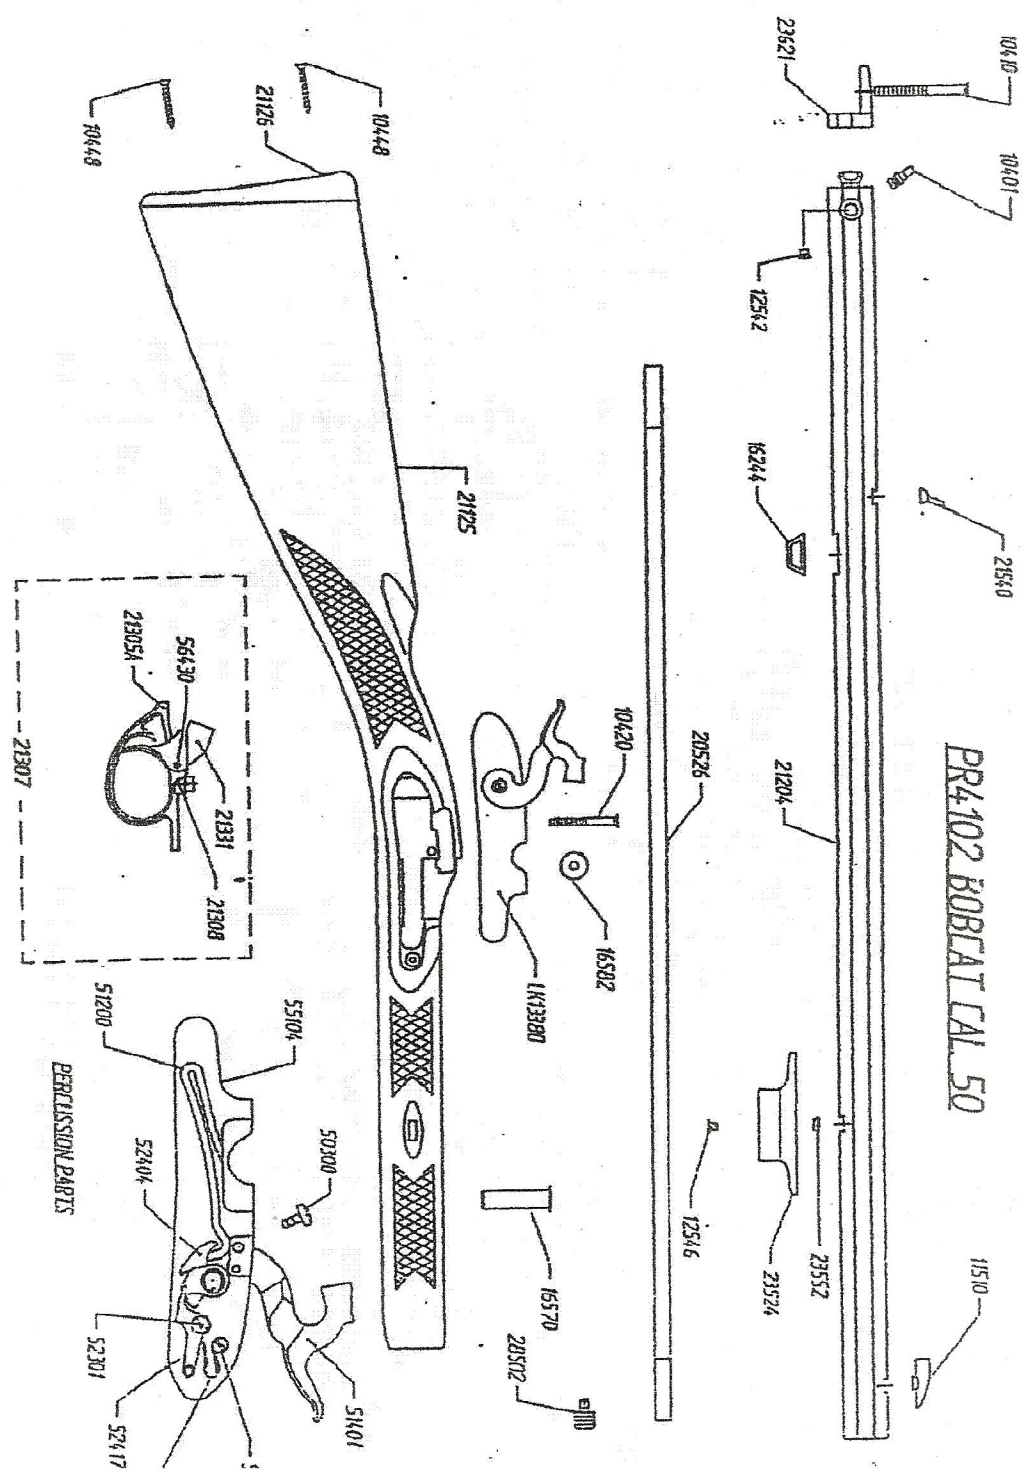

- DESCRIPTION
- 10410 TANG SCREW
 - 10401 NIPPLE
 - 21540 REAR SIGHT*
 - 11510 FRONT SIGHT
 - 21421 TANG
 - 12542 BOLSTER SCREW
 - 10244 TENON
 - 21250 .50 CAL. BARREL
 - 23552 FIXING DOVE-TAIL
 - 23524 THUMBLE
 - 20524 RAMROD
 - 12544 THUMBLE SCREW
 - 11330 LOCK
 - 10420 LOCK SCREW
 - 10582 WASHER
 - 10570 WEDGE
 - 20503 .50 CAL. JAG
 - 21125 SYNTHETIC STOCK
 - 10410 BUTT PLATE
 - 21124 BUTT PLATE
 - 21307 TRIGGER ASSEMBLY
 - 21307 TRIGGER AND BRACE PLUG NOT SOLD
 - *PARTS SHEETS FOR LOCK AND TRIGGER PARTS...

PR4102 BOBCAT CAL. 50