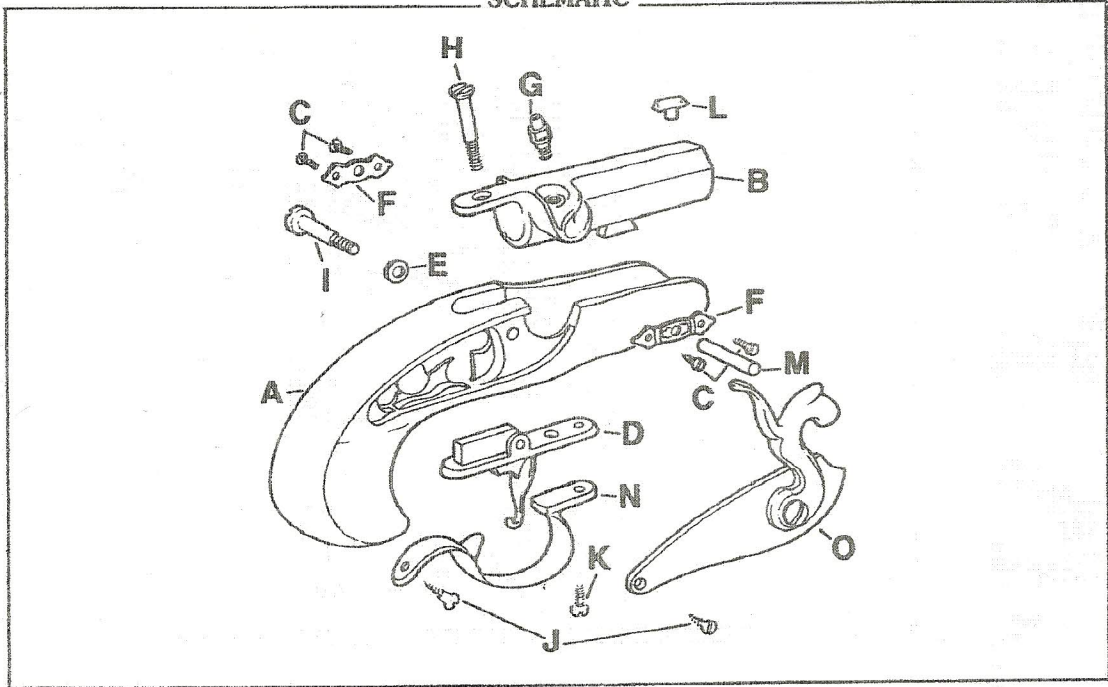

**PHILADELPHIA DERRINGER PISTOL & KIT**

**SCHEMATIC**

**PARTS**

Letter	Description	Number
A	Stock	48160
B	Barrel Assembly - with tenon	13202
C	Tenon Pin Plate Screw (4)	13460
D	Trigger Assembly	13510
E	Lock Washer	13511
F	Tenon Pin Plate (2)	13520
G	Nipple	10401
H	Tang Screw	13205
I	Lock Washer Screw	13511
J	Lock Plate & Rear Trigger Guard	
K	Screw (2)	10430
L	Front Trigger Guard Screw	10440
M	Front Sight	10510
N	Tenon Pin	10520
O	Trigger Guard	13511
O	Lock - percussion	LK1319

\*Barrel Assembly includes: breech plug and bolster...NOT sold separately